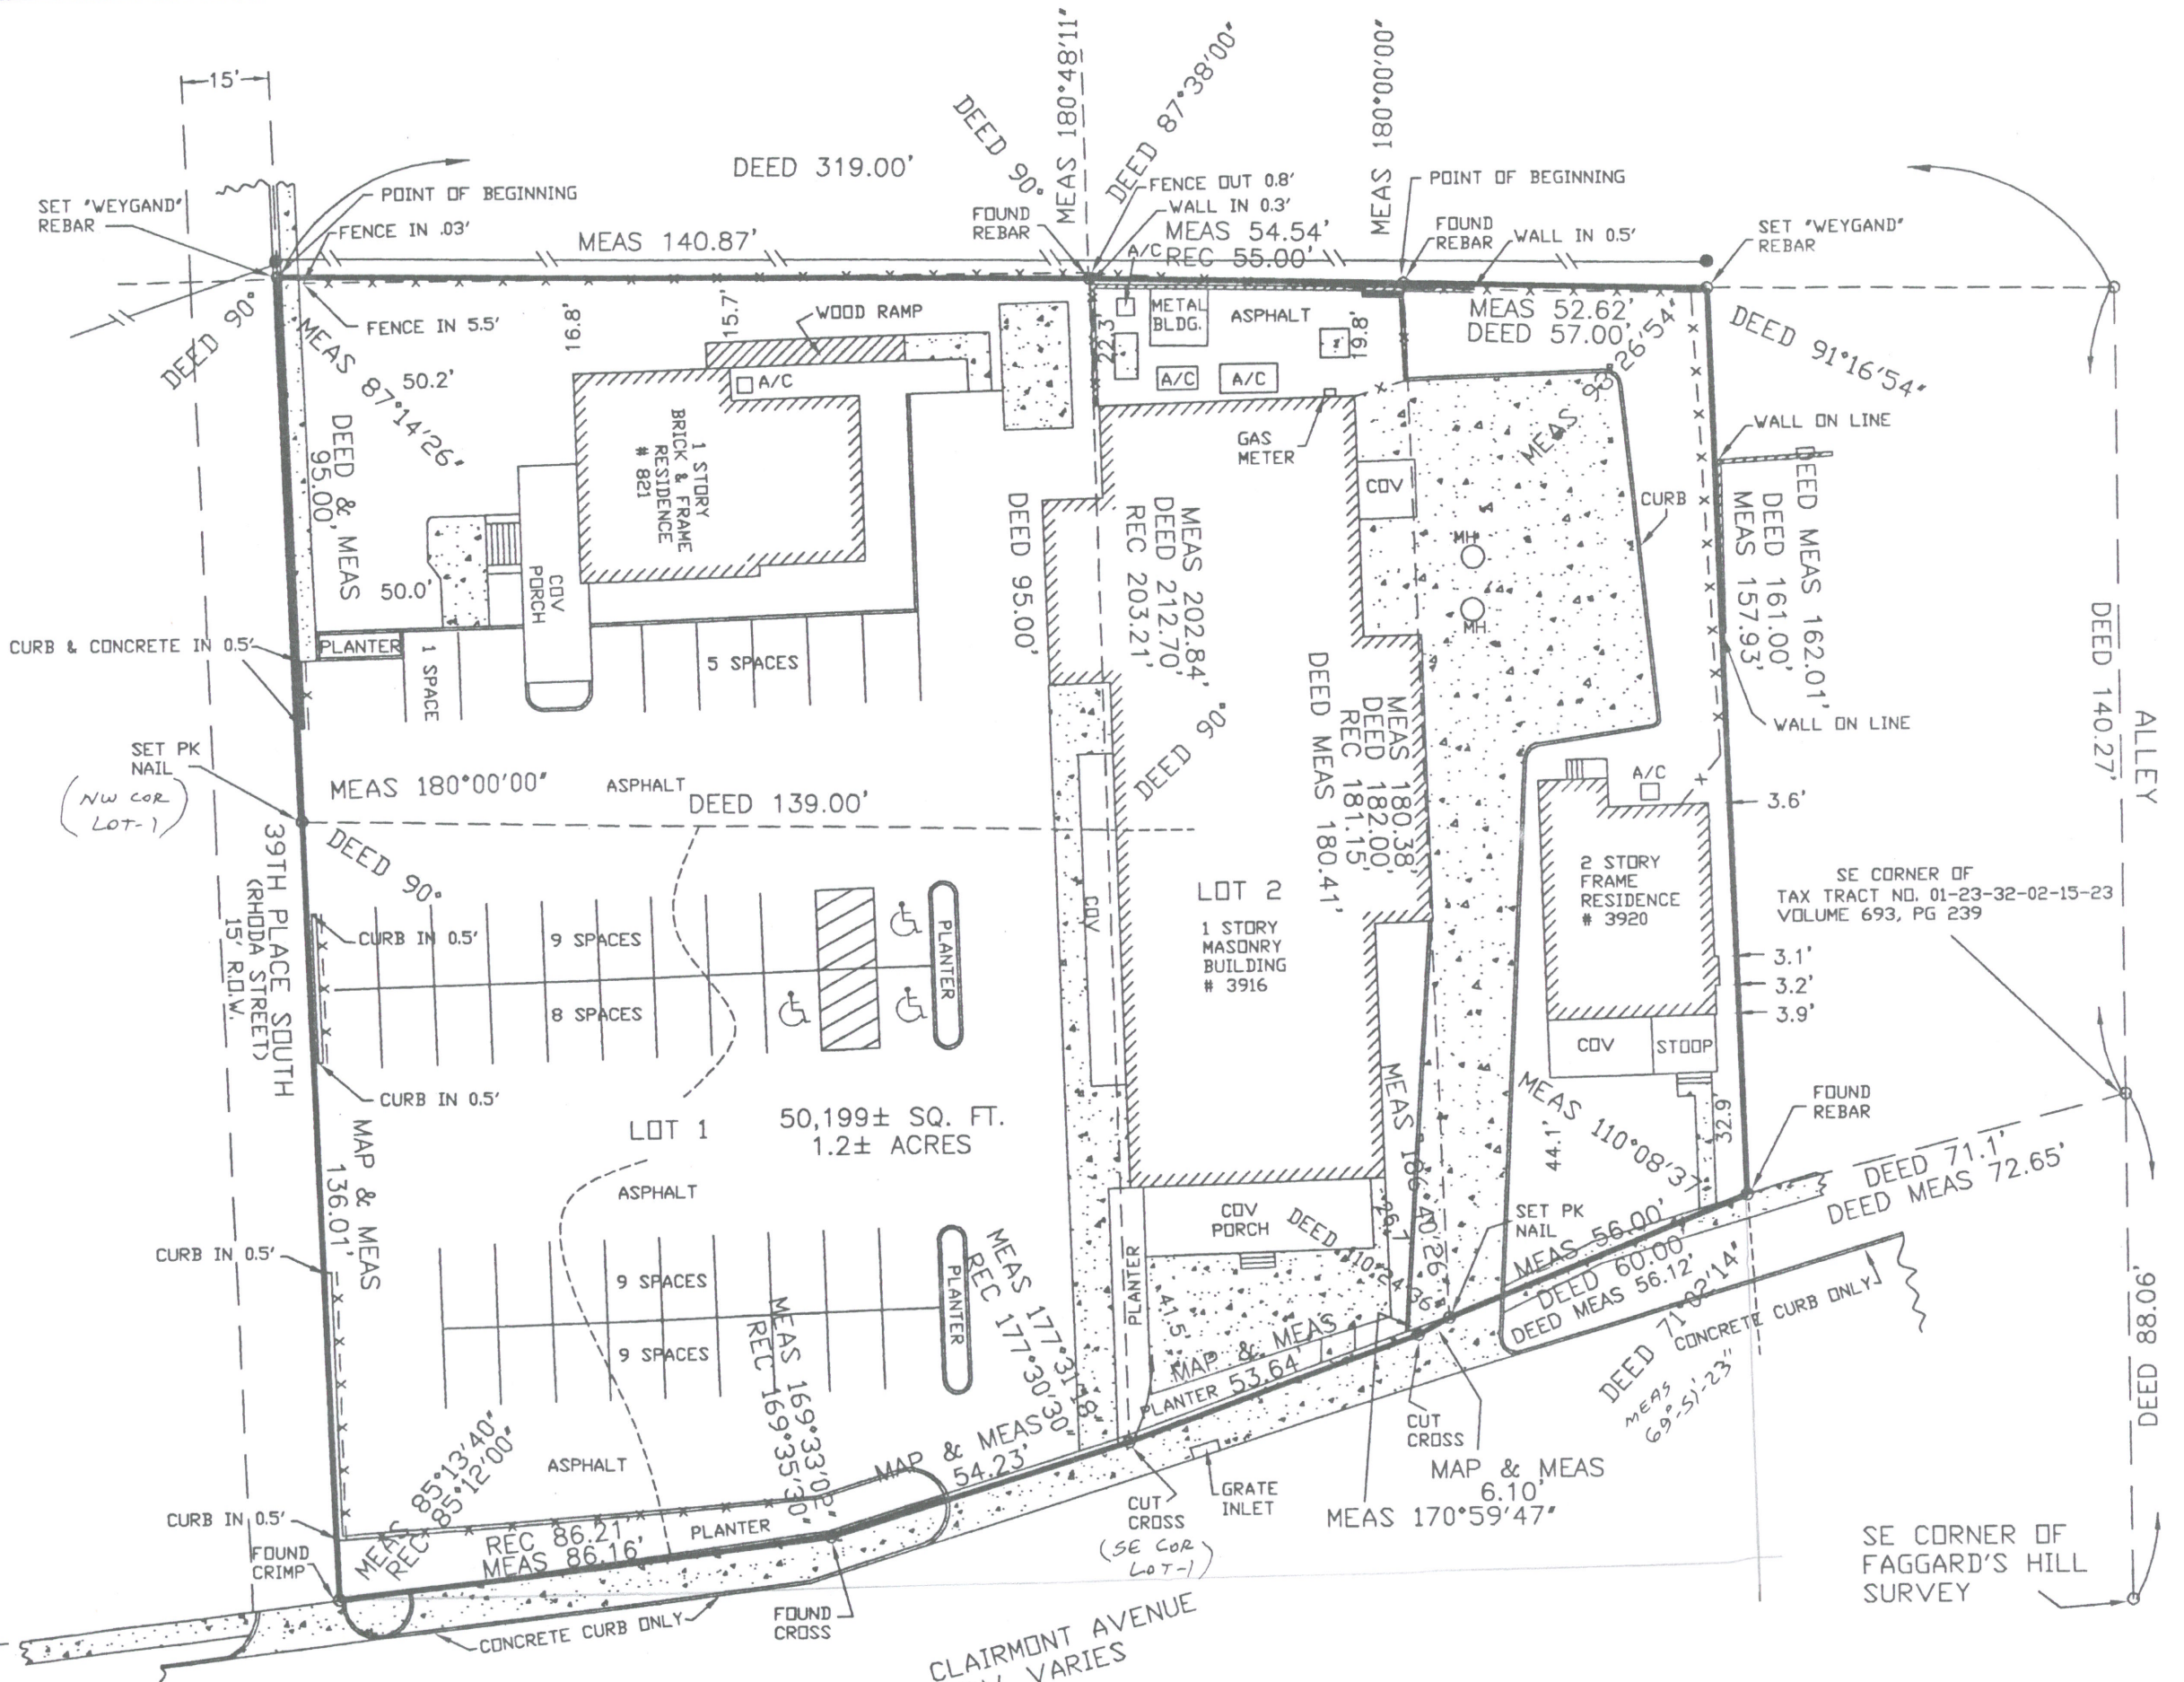

SCALE: 1"=30'

y 68  
 uuu  
 01 bed  
 ouwn;  
 'Phre,  
 qll'ept  
 suu  
 ouu  
 and  
 sa  
 of  
 by  
 wn  
 (b)  
 of  
 and  
 u  
 L  
 ap

CLAIRMONT AVENUE  
VARIES

SE CORNER OF  
FAGGARD'S HILL  
SURVEY